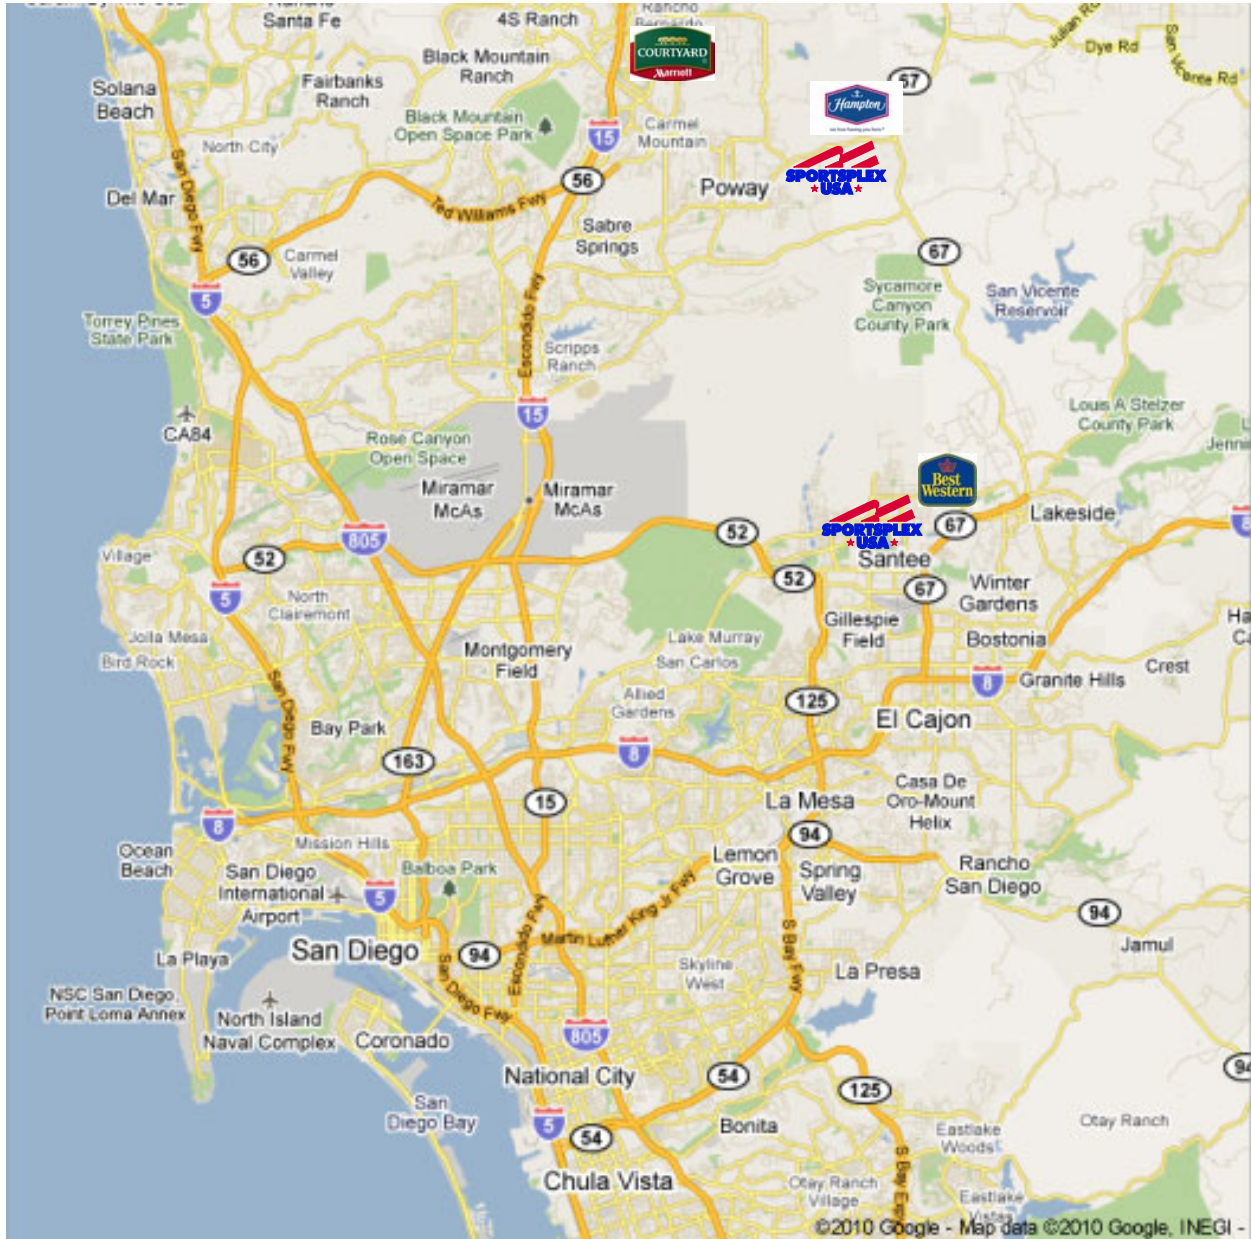

## Preferred Hotel Partners

*San Diego County Map with Hotel locations in relation to Sportsplex USA Poway and Santee*

Sportsplex USA Poway  
12349 McIvers Court  
Poway, CA 92064

Sportsplex USA Santee  
9951 Riverwalk Drive  
Santee, CA 92071

Located 1.5 Miles from Sportsplex USA Santee, this hotel offers convenient access to the freeway. Included is; Luxury continental breakfast, free wi fi internet each room, microwave, refrigerator, iron set, hairdryer, coffee maker etc in room, free parking & outdoor pool and heated spa .

Sportsplex USA Rate— Saturday \$75.99 plus tax (2 Queen Beds)  
Sunday \$45.99 plus tax (2 Queen Beds)  
Call and request "Sportsplex USA Rate"

Best Western Santee Lodge  
10726 Woodside Avenue  
Santee, CA 92071  
(619) 449-2626

Located 1 Mile from Sportsplex USA Poway, you can walk to your games! We're mindful of the little things-those handy amenities and thoughtful extras -that turn an ordinary hotel stay into an extraordinary one.