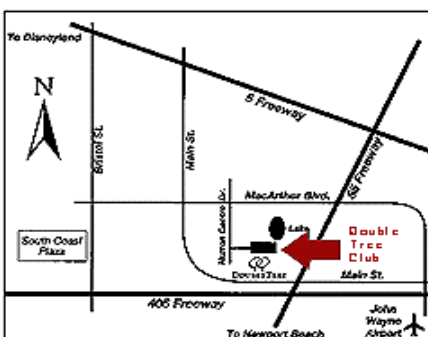

**DOUBLE TREE
CLUB HOTEL**
ORANGE COUNTY AIRPORT

USSSA CALIFORNIA TOURNAMENT

The Doubletree Club Hotel Orange County Airport is located lakeside in the heart of Orange County's South Coast Metro Business Center and just mile from John Wayne Airport. We are half of a mile from Irvine and Costa Mesa business complexes and less than 30 minutes from southern California's beautiful beaches and the Disneyland® Resort Anaheim area, making our hotel the perfect location for both business and leisure travel!

Spacious Guest Rooms!

Out-Door Heated Pool & Spa

Lakeside Patio and Dining

**For Groups Please Contact:
Cassie Hollenbeck
Sales Manager**
**DOUBLETREE CLUB HOTEL
- ORANGE COUNTY AIRPORT**
7 Hutton Centre Dr
Santa Ana, CA 92707
Hotel Phone: 714-656-1659
cassie@dtcluborangeco.com
www.dtcluborangeco.com